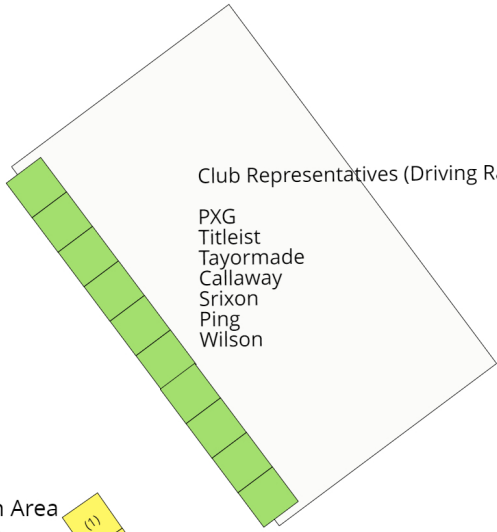

Parking

#2 Green

Pinnacle Room (Lower Level)

Exhibitor Booth (19)

Food & Drinks

VIP Area

Outdoor Bar

Exhibitor Booth Area

Club Representatives (Driving Range)

PXG
Titleist
TaylorMade
Callaway
Srixon
Ping
Wilson

Putting Green

Putting Contest

Hole in One Contest

Adult Clinics

#1 Tee

Long Drive Contest
Bridgestone Ball Fitting