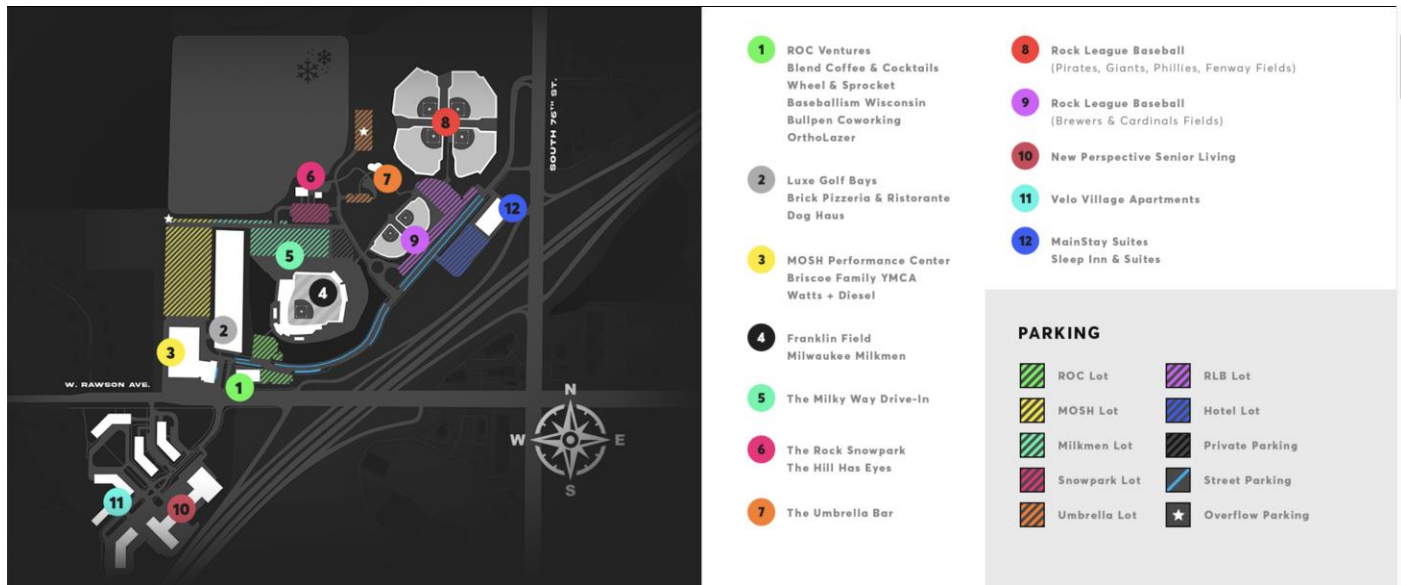

The Milwaukee Golf Show Know Before You Go

Golf Show Hours:

Friday, March 1: Noon – 5 pm
 Saturday, March 2: 10 am – 5 pm
 Sunday, March 3: 10 am – 3 pm

Golf Show Locations: (Ballpark Commons)

MOSH Performance Center : 7095 S Ballpark Dr | Franklin WI 53132

Luxe Golf Bays: 7065 S Ballpark Dr | Franklin WI 53132

Parking:

Parking is free for the Milwaukee Golf Show. Please park in the MOSH lot (yellow lot #3). If / when the MOSH lot is full, please make your way to the Milky Way Drive-In (#5) lot. Parking is **prohibited** in the ROC Ventures lot (#1) – the lot next to the main office and behind Franklin Field.

Entry to the parking lot can be made from entering off Rawson or 76th street entrance. Please follow signage for the MOSH Performance Center.

(Create specific map for Golf Show?)

Ride share drop off / pick-up is right in front of the MOSH Performance Center in the half circle.

Luxe Golf Bays: Restaurant Available [Luxe Golf Bays Menu](#)

Dog Haus: Handcrafted hot dogs, sausages, burgers and chicken sandwiches [Dog Haus Menu](#)

Brick Pizzeria & Ristorante Menu (Open at 4 pm) [Brick Pizzeria & Ristorante Menu](#)