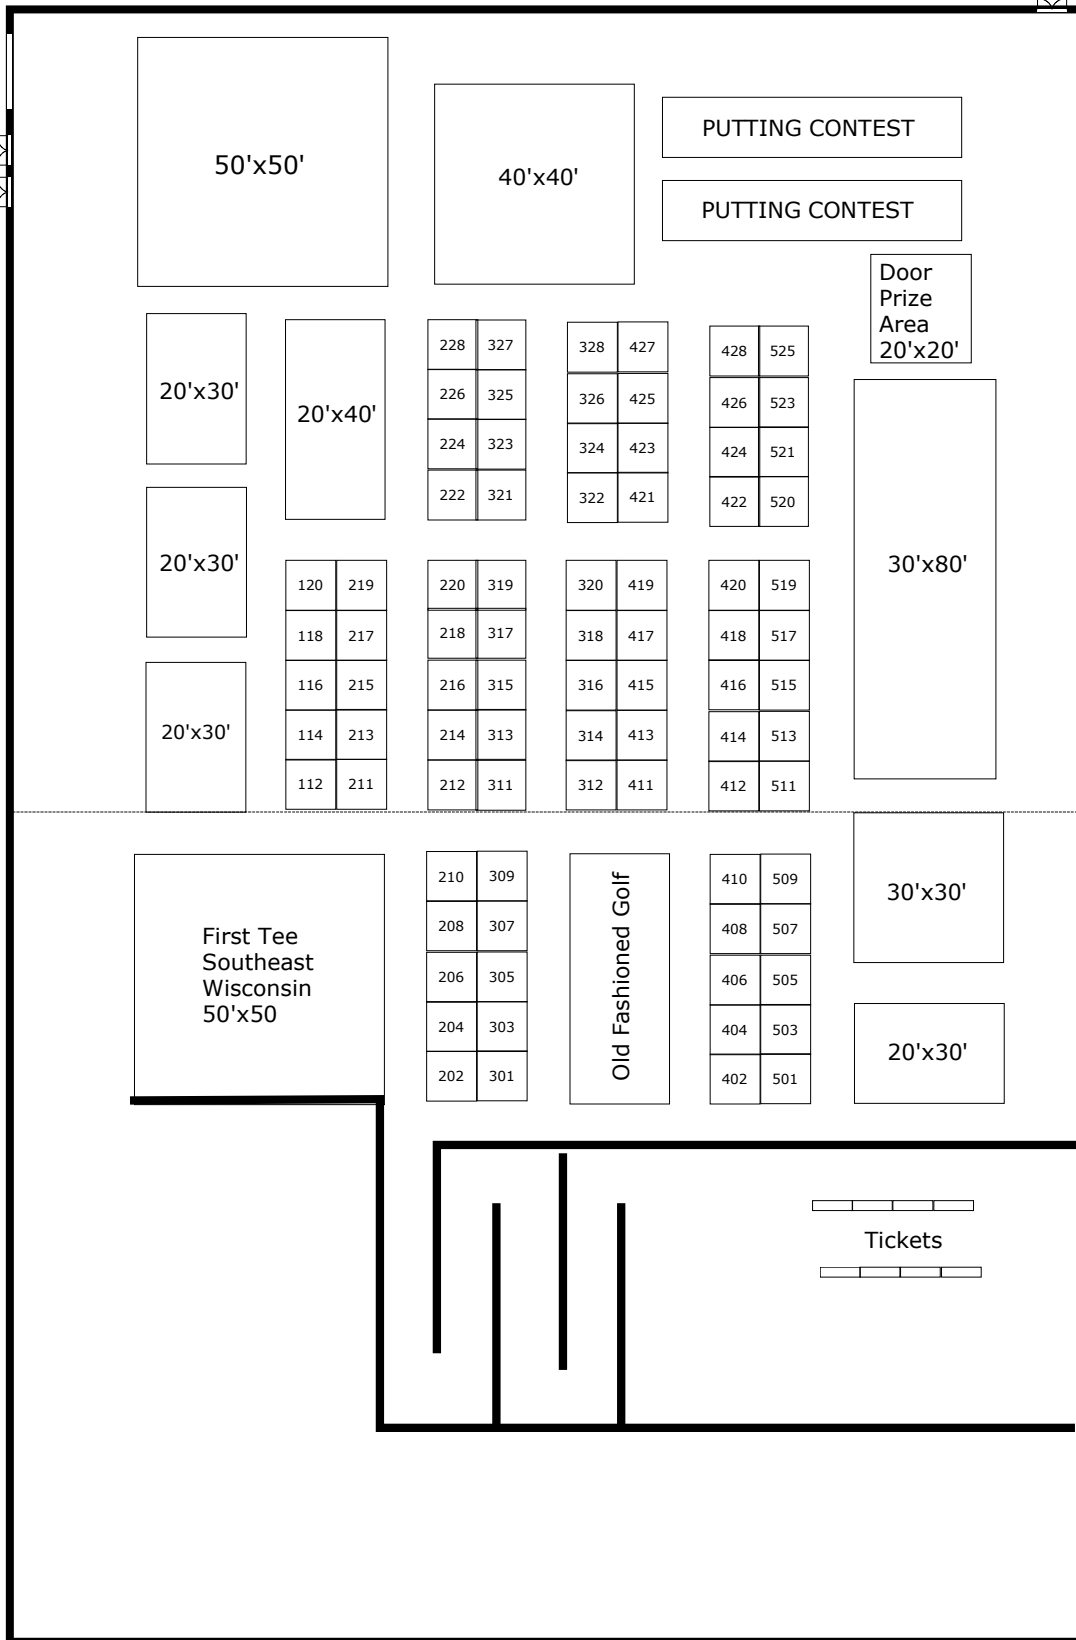

GREATER MILWAUKEE
Golf Show

March 14-16, 2025
MOSH Performance Center
7095 South Ballpark Drive
Franklin, WI 53132

Vendor Entrance

Vendor Entrance

Show Entrance