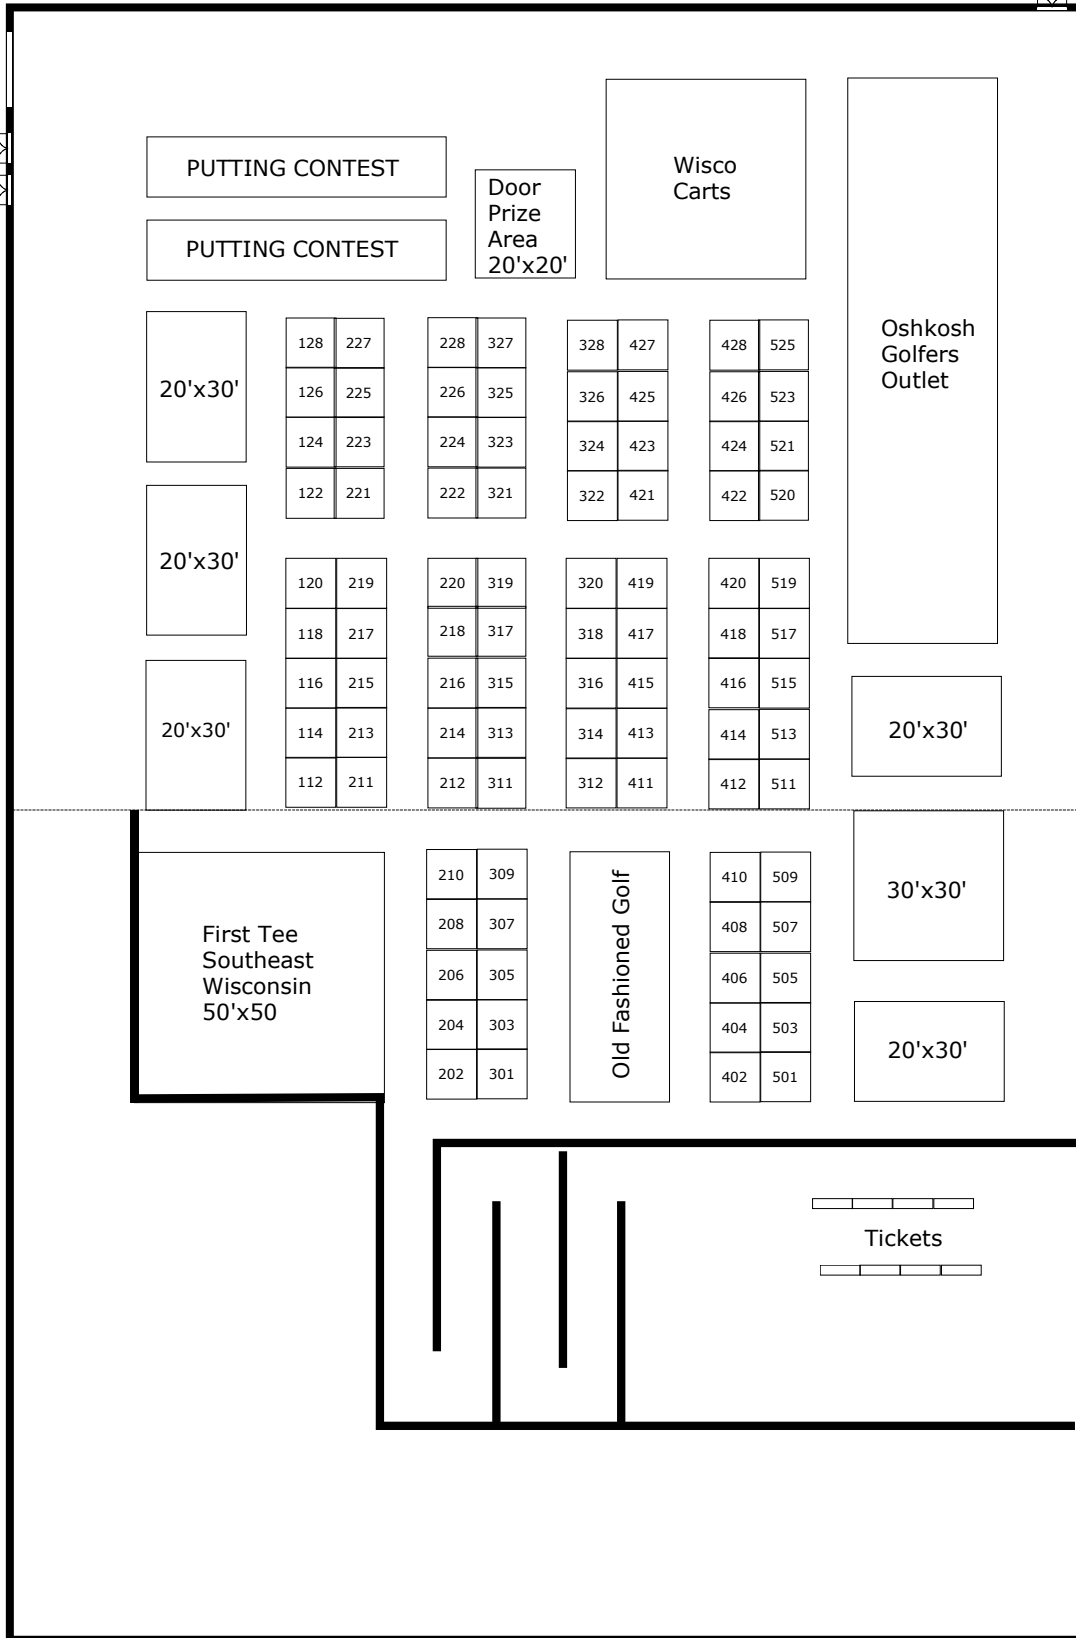

GREATER MILWAUKEE  
**Golf Show**

**March 14-16, 2025**  
MOSH Performance Center  
7095 South Ballpark Drive  
Franklin, WI 53132

Vendor Entrance

Vendor Entrance

Show Entrance